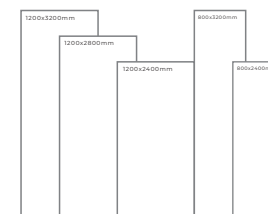

Available Dimension

1200x3200 | 1200x2800
1200x2400 | 800x3200
800x2400