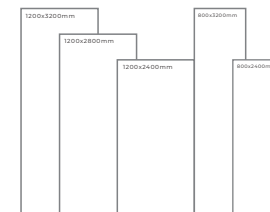

Available Dimension

1200x3200 | 1200x2800
1200x2400 | 800x3200
800x2400