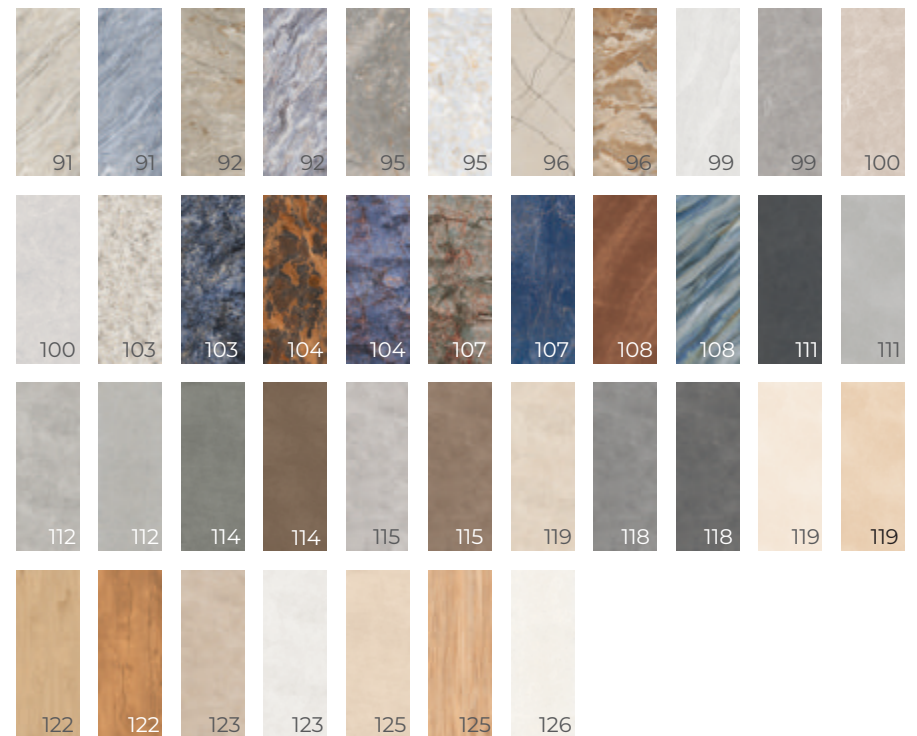

White Body

116	Design
03	BODY

Bring home the innovative streak of Vetican Tiling Solutions which has elements of beauty, aesthetics and design harmony to enliven your ambiance with energy and elan.

CONTENT

Black Body

Grey Body