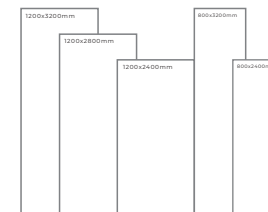

Available Dimension

1200x3200 | 1200x2800
1200x2400 | 800x3200
800x2400

VOLGA BLUE

Thickness: 6mm/9mm/15mm
Finish: High Gloss
Type: Black Body
Random: 2

Available Dimension

1200x3200 | 1200x2800
1200x2400 | 800x3200
800x2400