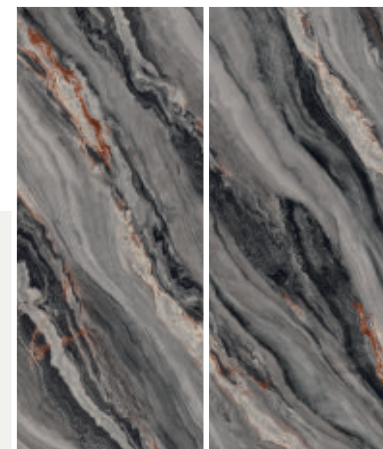

Available Dimension

1200x3200 | 1200x2800
1200x2400 | 800x3200
800x2400

MAKO NATURAL

Thickness: 6mm/9mm/15mm
Finish: High Gloss
Type: Black Body
Random: 2

Available Dimension

1200x3200 | 1200x2800
1200x2400 | 800x3200
800x2400