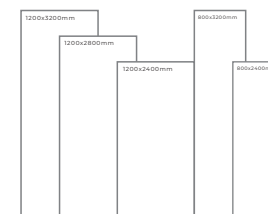

Available Dimension

1200x3200 | 1200x2800
1200x2400 | 800x3200
800x2400

MAKO NATURAL

Thickness: 6mm/9mm/15mm
Finish: High Gloss
Type: Black Body
Random: 2

Available Dimension

1200x3200 | 1200x2800
1200x2400 | 800x3200
800x2400