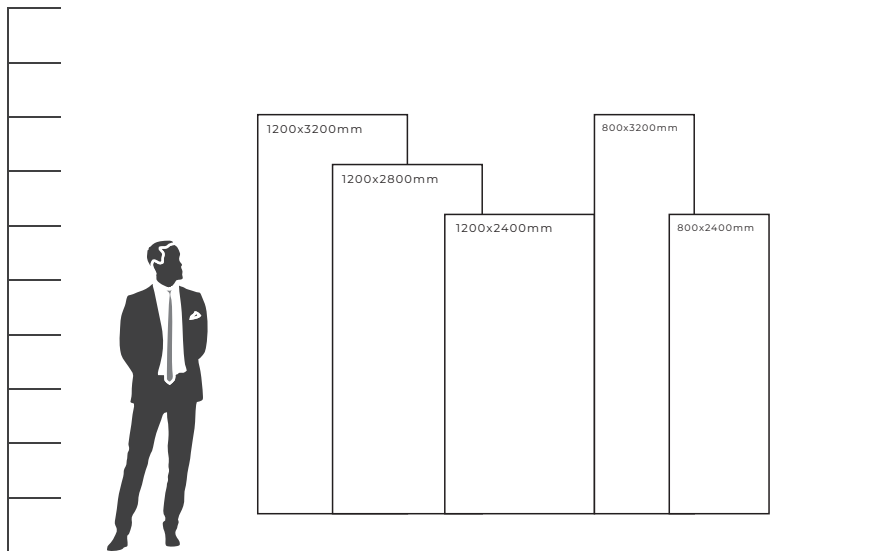

THE COLLECTION

ABSOLUTE COLOR IMMENSE THICKNESS

Every space is different and so is the vision for their embellishment. Now is the time to add versatility and vividness to your surfaces and imprint them with your style of creativity. Spaces tell stories of celebration, togetherness, joy and so more. With varied size options, you have the freedom to play with your ideas and make them alive in your desired space. The collection offering multiple size variants is a visual feast of colors and delightful designs to make your ambiance alluring and inviting.

Adaptable Size

The grand size of the collection is versatile on the contrary and allows one to explore decor ideas and execute them to perfection

Resourceful Application

The multifarious size offers versatile application possibilities for your spaces, furniture, and other tiling needs

Impeccable Lay

The variable sizes under the collection offers a seamless lay for your select spaces with less unflattering grout lines and facilitating a continuous floor and wall.