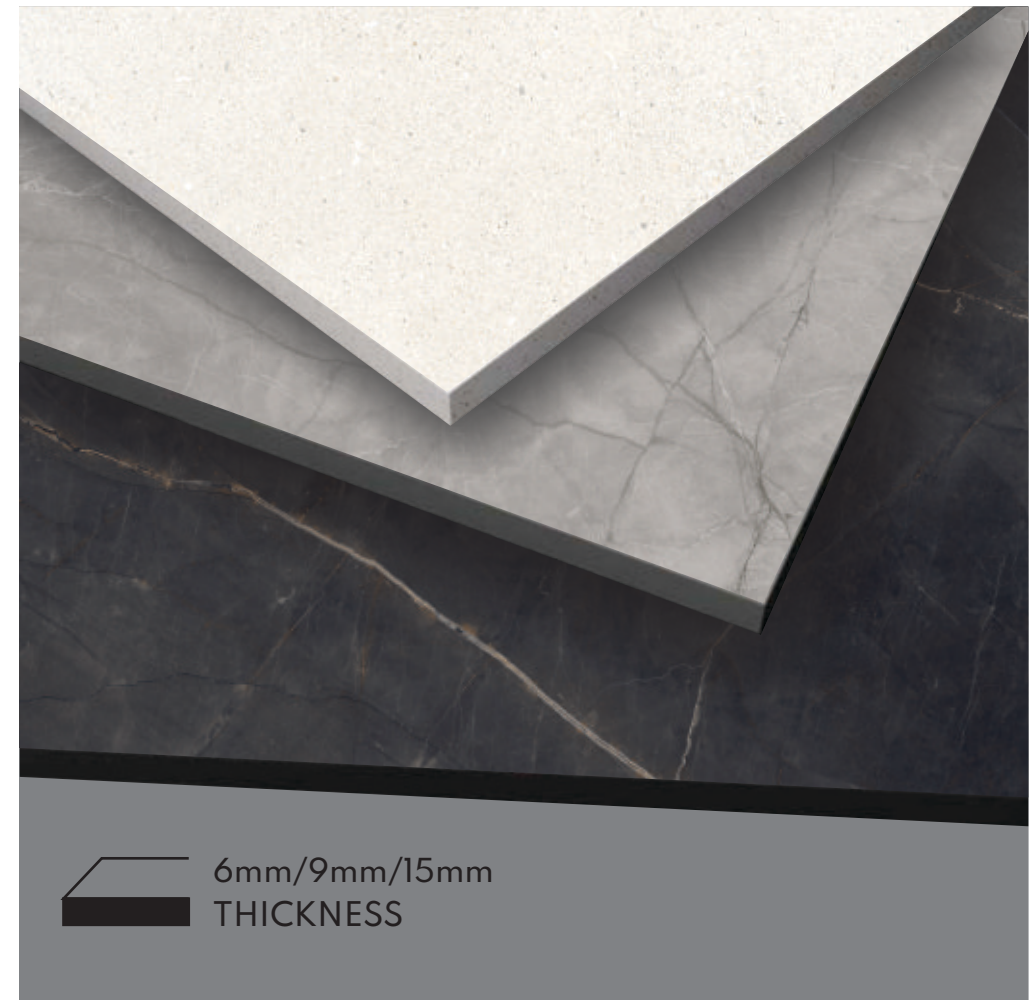

THE COLLECTION

ABSOLUTE COLOR IMMENSE THICKNESS

Every space is different and so is the vision for their embellishment. Now is the time to add versatility and vividness to your surfaces and imprint them with your style of creativity. Spaces tell stories of celebration, togetherness, joy and so more. With varied size options, you have the freedom to play with your ideas and make them alive in your desired space. The collection offering multiple size variants is a visual feast of colors and delightful designs to make your ambiance alluring and inviting.

Adaptable Size

The grand size of the collection is versatile on the contrary and allows one to explore decor ideas and execute them to perfection

Resourceful Application

The multifarious size offers versatile application possibilities for your spaces, furniture, and other tiling needs

Impeccable Lay

The variable sizes under the collection offers a seamless lay for your select spaces with less unflattering grout lines and facilitating a continuous floor and wall.