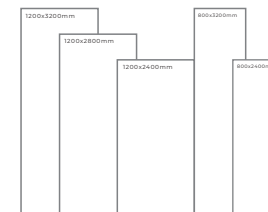

Available Dimension

1200x3200 | 1200x2800
1200x2400 | 800x3200
800x2400