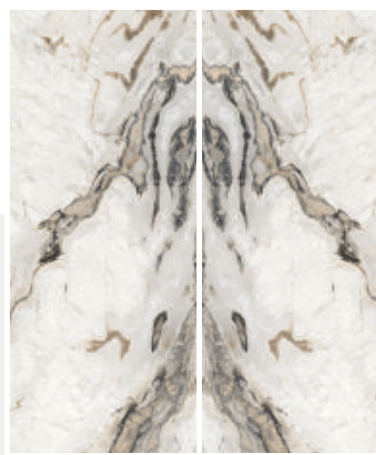

Available Dimension

1200x3200 | 1200x2800
1200x2400 | 800x3200
800x2400