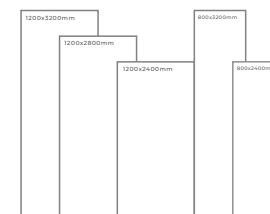

Available Dimension

1200x3200 | 1200x2800
1200x2400 | 800x3200
800x2400

WHITE BODY

VERONIC ARBESQUE

Thickness: 6mm/9mm/15mm
Finish: Bookmatch Gloss
Type: White Body
Random: 2

Available Dimension

1200x3200 | 1200x2800
1200x2400 | 800x3200
800x2400