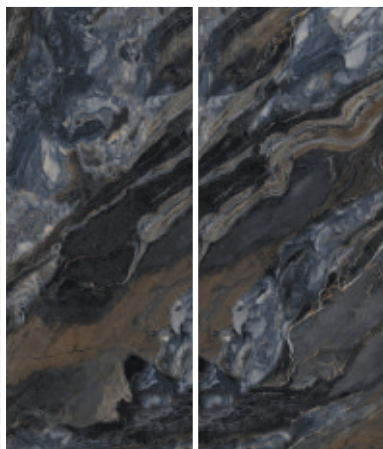

Available Dimension

1200x3200 | 1200x2800
1200x2400 | 800x3200
800x2400