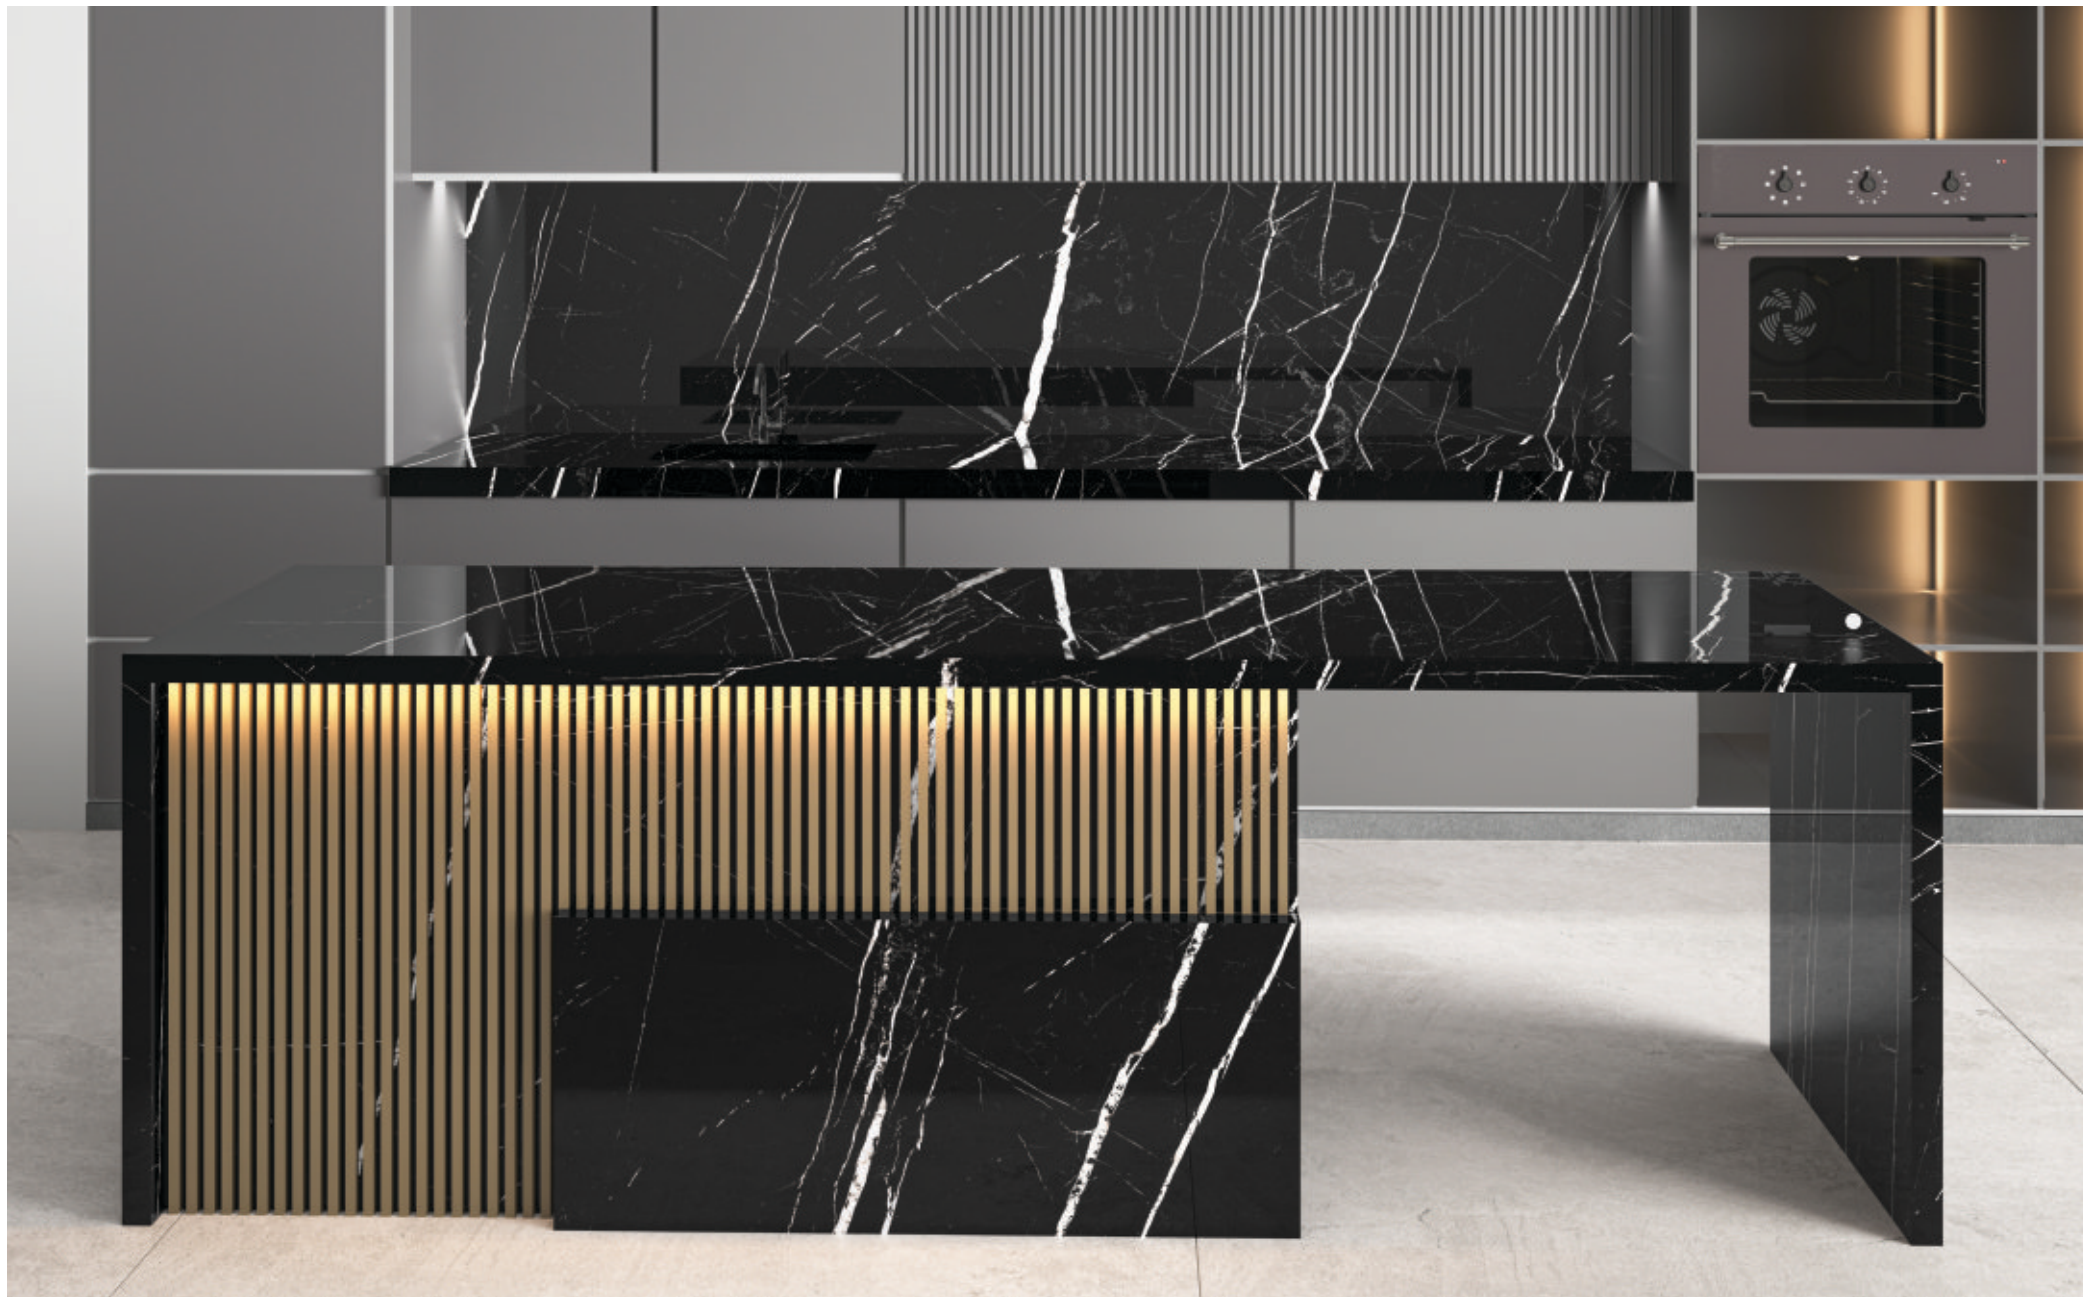

BLUE AGATE

Thickness: 6mm/9mm/15mm
Finish: High Gloss
Type: Black Body
Random: 1

Available Dimension

1200x3200 | 1200x2800
1200x2400 | 800x3200
800x2400

Wall

Colonial Black
Type: Black Body
High Gloss

Kitchen Counter