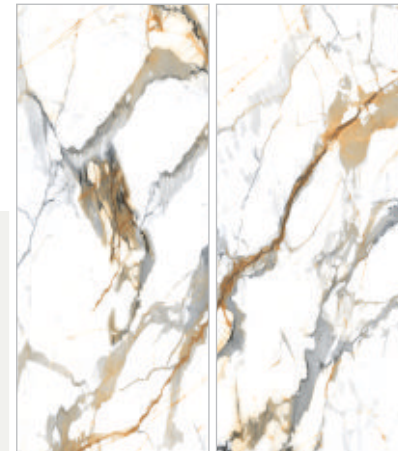

Available Dimension

1200x3200 | 1200x2800
1200x2400 | 800x3200
800x2400