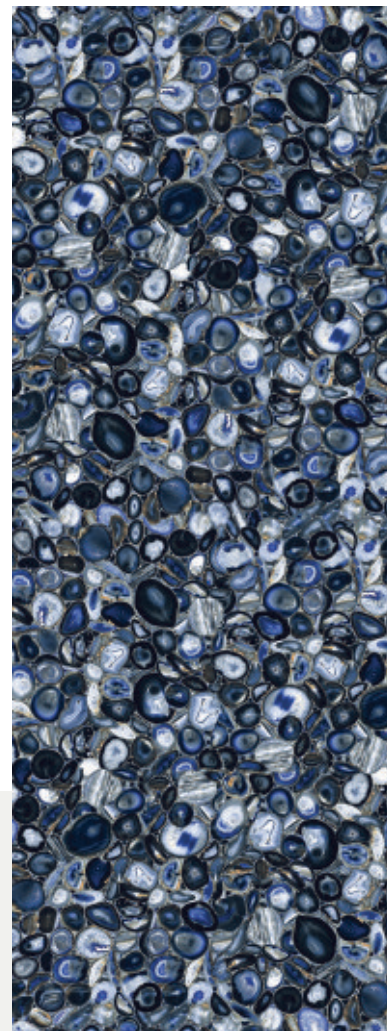

BLUE AGATE

Thickness: 6mm/9mm/15mm
Finish: High Gloss
Type: Black Body
Random: 1

Available Dimension

1200x3200 | 1200x2800
1200x2400 | 800x3200
800x2400

Wall

Colonial Black
Type: Black Body
High Gloss

Kitchen Counter