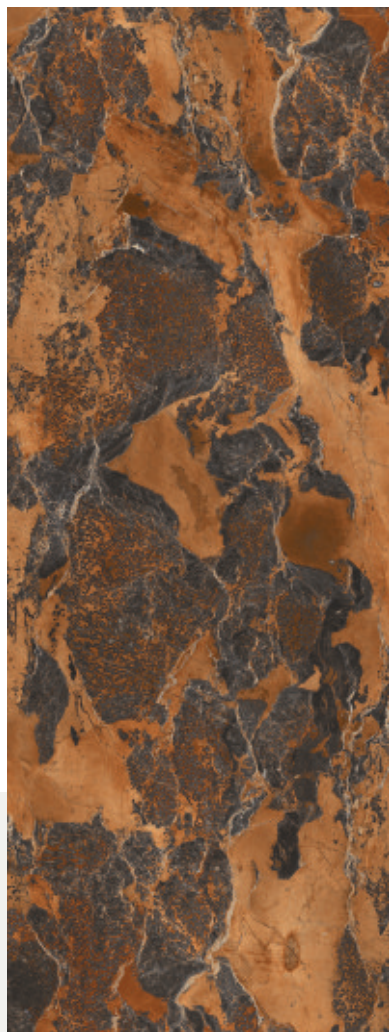

GREY BODY

FOSSIL BROWN

Thickness: 6mm/9mm/15mm
Finish: High Gloss
Type: Grey Body
Random: 1

Available Dimension

1200x3200 | 1200x2800
1200x2400 | 800x3200
800x2400

GIVENCHY BLUE

Thickness: 6mm/9mm/15mm
Finish: High Gloss
Type: Grey Body
Random: 2

Available Dimension

1200x3200 | 1200x2800
1200x2400 | 800x3200
800x2400