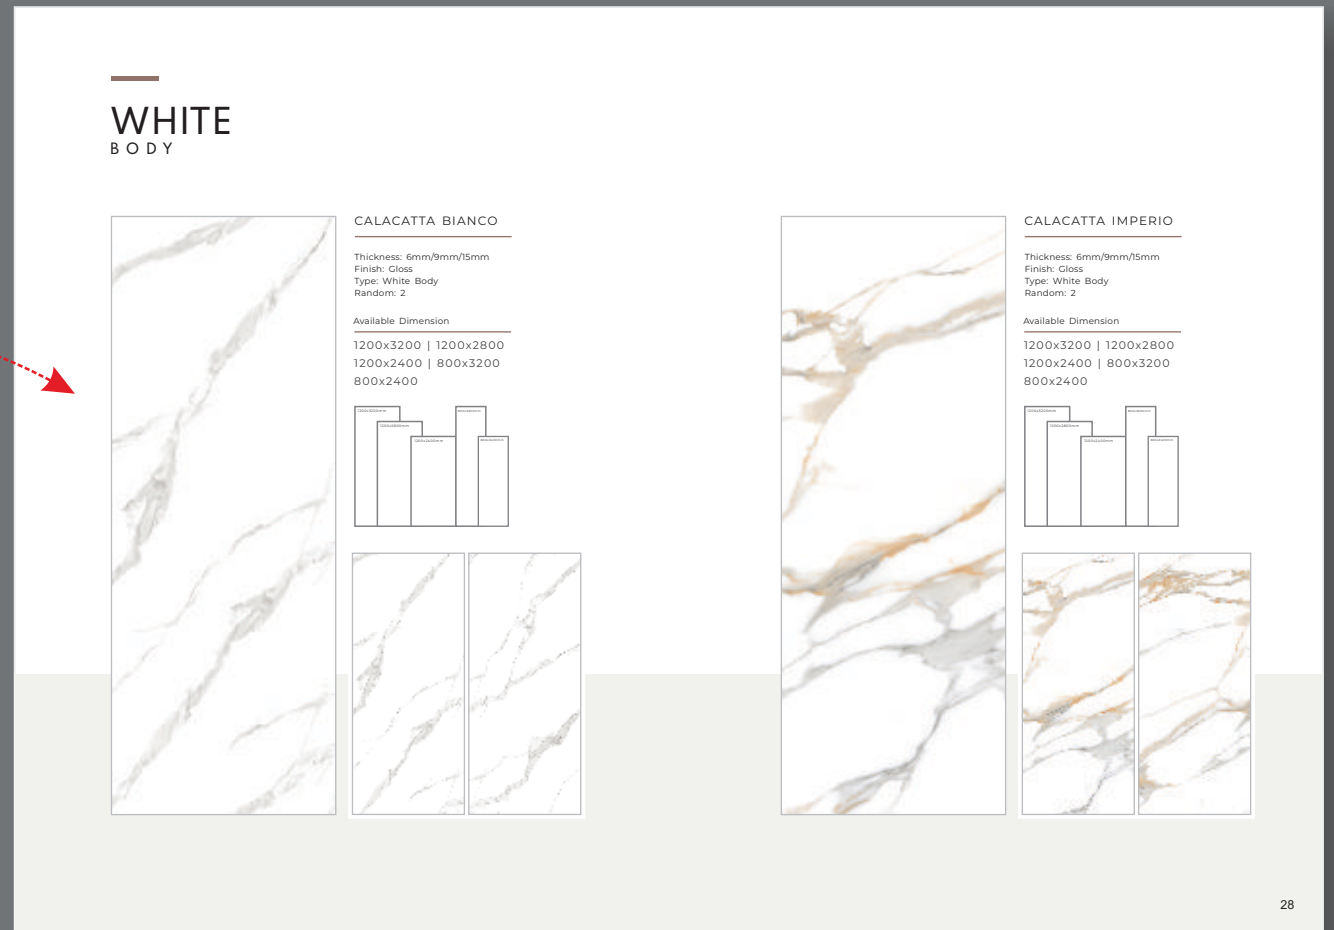

INTERACTIVE GUIDELINS

☞ Please click on the sample the surface to scroll for the specific design page.

☞ Click on the return back to the collection index.

White Body

116	Design
03	BODY

Bring home the innovative streak of Vetican Tiling Solutions which has elements of beauty, aesthetics and design harmony to enliven your ambiance with energy and elan.