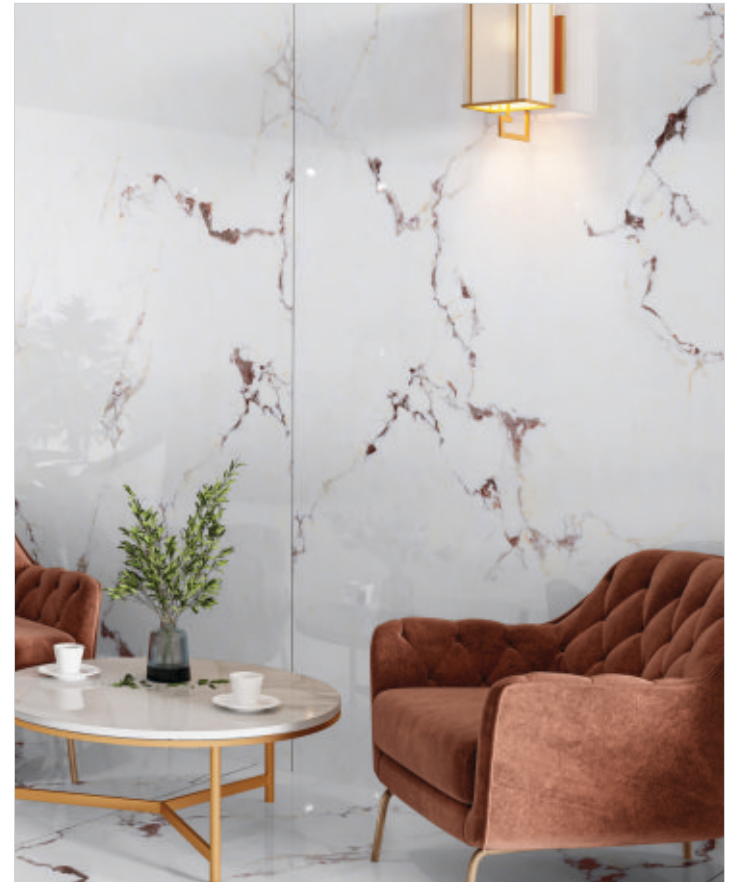

FRAGMENT WHITE

The attention seeker you would love to attend every minute. Step up and experience the heavenly grandeur beneath your feet.

WHITE BODY

FRAGMENT WHITE

Thickness: 6mm/9mm/15mm
Finish: Gloss
Type: White Body
Random: 2