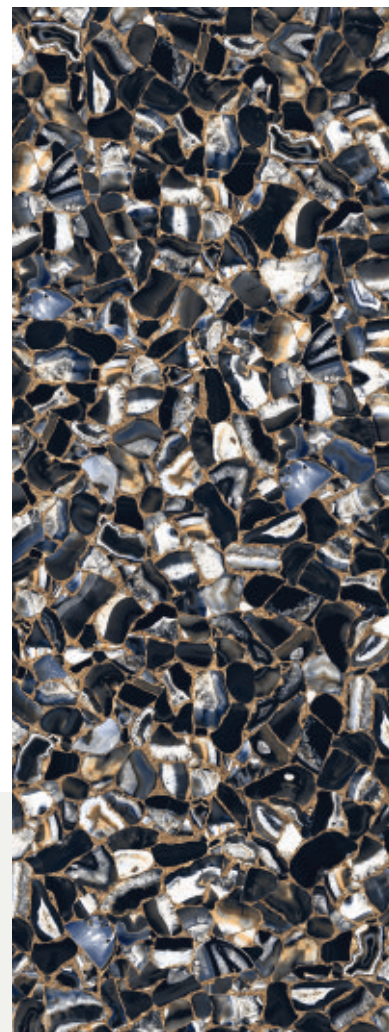

Available Dimension

1200x3200 | 1200x2800
1200x2400 | 800x3200
800x2400

BLACK BODY

TAO NERO MARQUINIA

Thickness: 6mm/9mm/15mm
Finish: High Gloss
Type: Black Body
Random: 2

Available Dimension

1200x3200 | 1200x2800
1200x2400 | 800x3200
800x2400