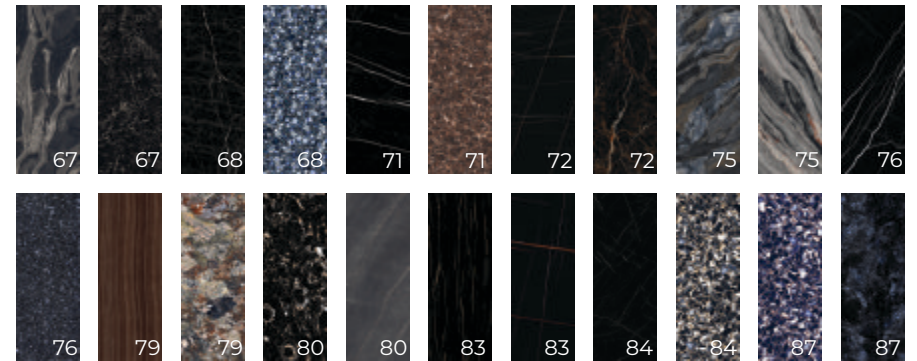

CONTENT

Black Body