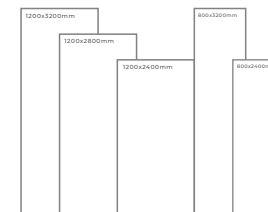

Available Dimension

1200x3200 | 1200x2800
1200x2400 | 800x3200
800x2400

BLACK BODY

PORTORO BLACK

Thickness: 6mm/9mm/15mm
Finish: High Gloss
Type: Black Body
Random: 2

Available Dimension

1200x3200 | 1200x2800
1200x2400 | 800x3200
800x2400