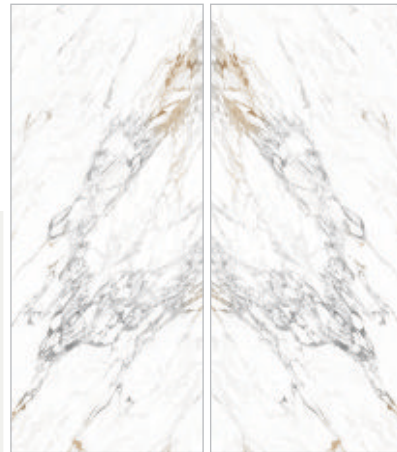

WHITE BODY

STATUARIO MAGIA

Thickness: 6mm/9mm/15mm
Finish: Bookmatch Gloss
Type: White Body
Random: 2

Available Dimension

1200x3200 | 1200x2800
1200x2400 | 800x3200
800x2400

QUARTZ ROSE

Thickness: 6mm/9mm/15mm
Finish: Bookmatch Gloss
Type: White Body
Random: 2