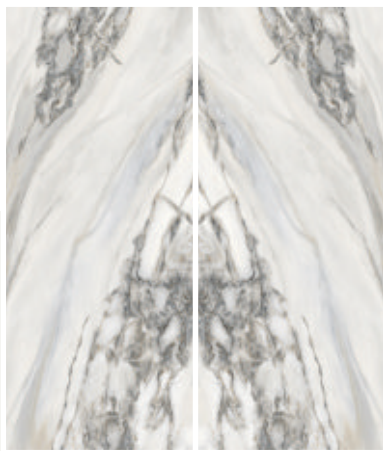

Available Dimension

1200x3200 | 1200x2800
1200x2400 | 800x3200
800x2400

WHITE BODY

VERONIC ARBESQUE

Thickness: 6mm/9mm/15mm
Finish: Bookmatch Gloss
Type: White Body
Random: 2

Available Dimension

1200x3200 | 1200x2800
1200x2400 | 800x3200
800x2400