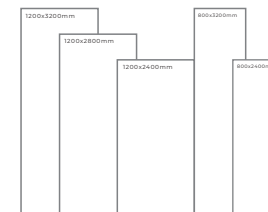

WHITE BODY

STATUARIO BRAZILIAN

Thickness: 6mm/9mm/15mm
Finish: Gloss
Type: White Body
Random: 2

Available Dimension

1200x3200 | 1200x2800
1200x2400 | 800x3200
800x2400

STATUARIO ANTICO

Thickness: 6mm/9mm/15mm
Finish: Gloss
Type: White Body
Random: 2

Available Dimension

1200x3200 | 1200x2800
1200x2400 | 800x3200
800x2400

WHITE BODY

STATUARIO AREZO

Thickness: 6mm/9mm/15mm
Finish: Gloss
Type: White Body
Random: 2

Available Dimension

1200x3200 | 1200x2800
1200x2400 | 800x3200
800x2400