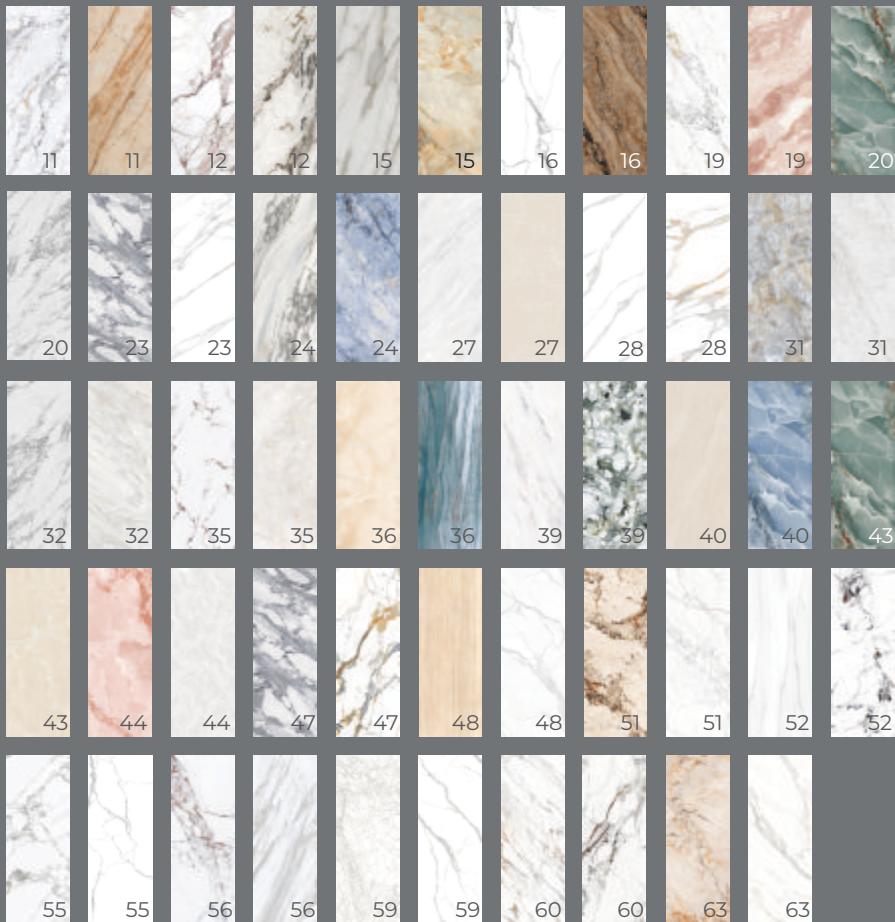

INTERACTIVE GUIDELINS

☞ Please click on the sample the surface to scroll for the specific design page.

☞ Click on the return back to the collection index.

White Body

116	Design
03	BODY

Bring home the innovative streak of Vetican Tiling Solutions which has elements of beauty, aesthetics and design harmony to enliven your ambiance with energy and elan.